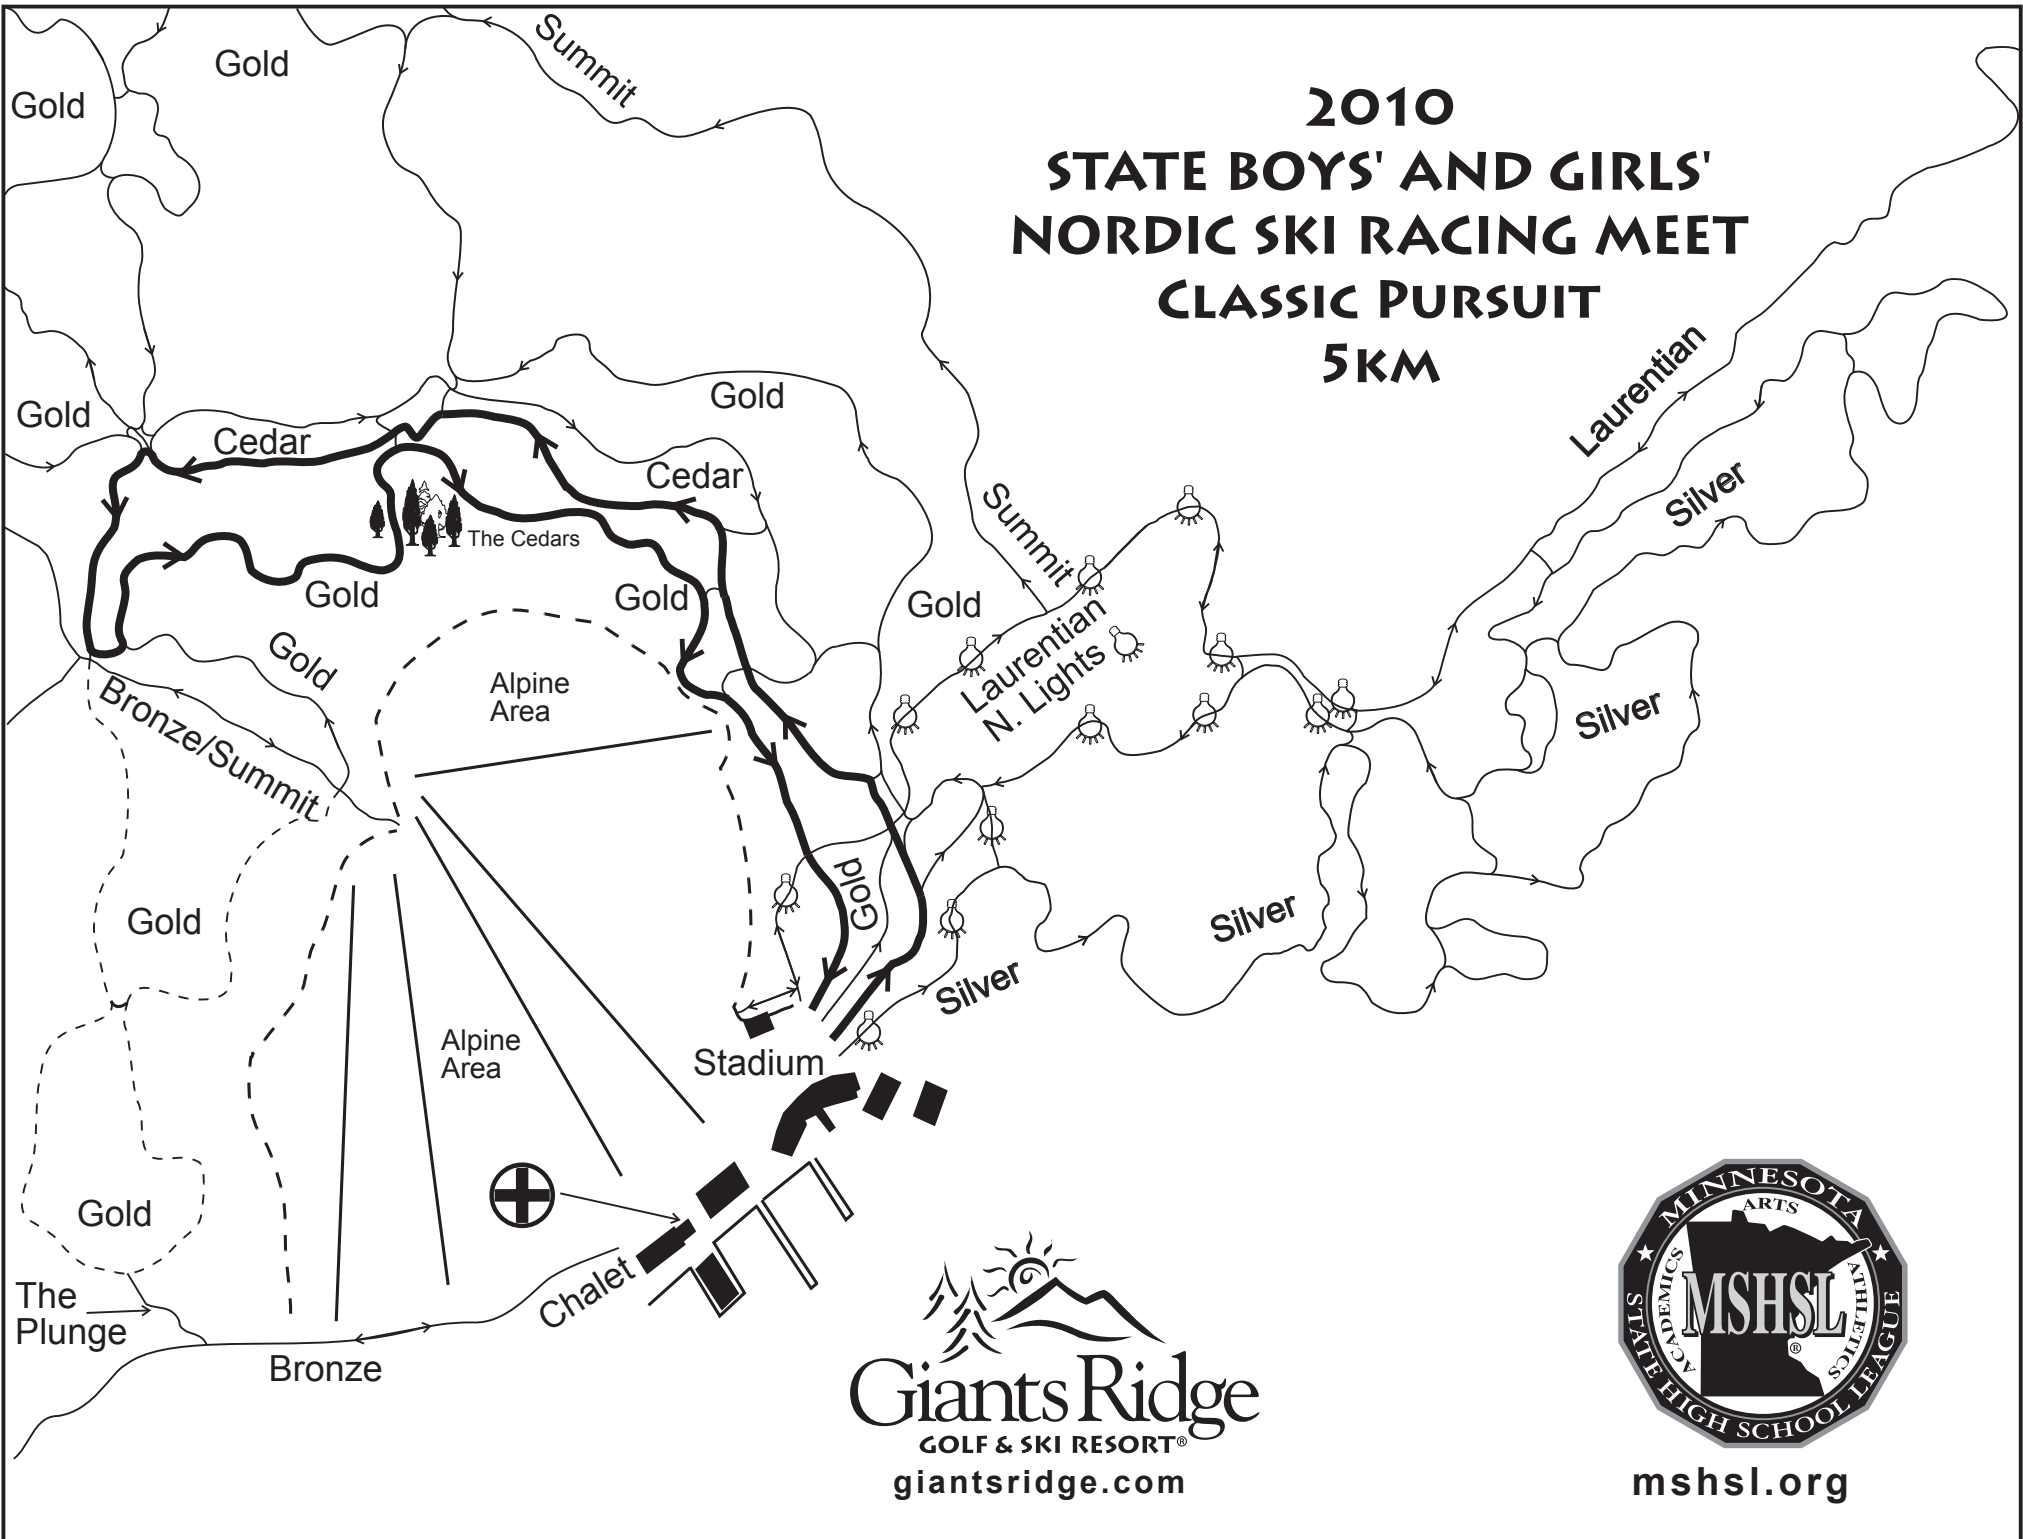

2010 STATE BOYS' AND GIRLS' NORDIC SKI RACING MEET CLASSIC PURSUIT 5KM

Giants Ridge
 GOLF & SKI RESORT®
giantsridge.com

mshsl.org